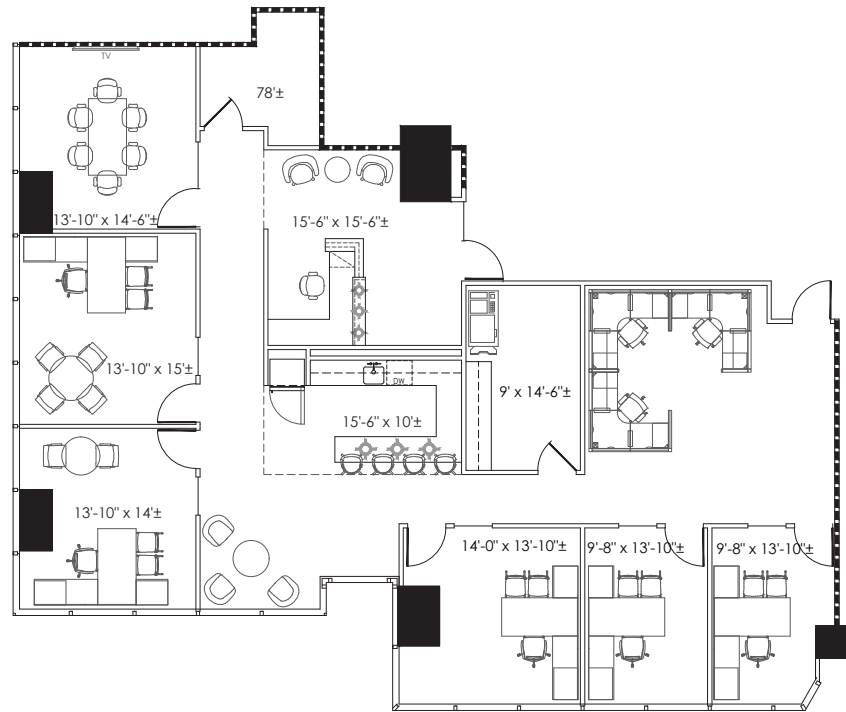

LAKE SIDE SQUARE

12377 MERIT DRIVE

SPEC SUITE 470 - 3,078 RSF

ACRAM GROUP

LEASING INFORMATION // 214.438.6100

TREVOR FRANKE // trevor.franke@am.jll.com

GINI ROUNSAVILLE // gini.rounsaville@am.jll.com

Although information has been obtained from sources deemed reliable, neither Owner nor JLL makes any guarantees, warranties or representations, express or implied, as to the completeness or accuracy as to the information contained herein. Any projections, opinions, assumptions or estimates used are for example only. There may be differences between projected and actual results, and those differences may be material. The Property may be withdrawn without notice. Neither Owner nor JLL accepts any liability for any loss or damage suffered by any party resulting from reliance on this information. If the recipient of this information has signed a confidentiality agreement regarding this matter, this information is subject to the terms of that agreement. ©2022. Jones Lang LaSalle IP, Inc. All rights reserved.